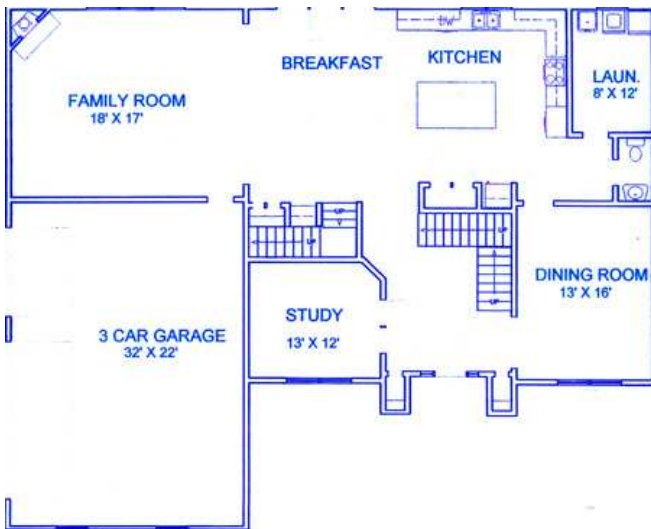

Quality

The Brookhaven

CUSTOM FEATURES

- * 4100 sq ft
- * Large open floor plan
- * Beautiful entrance with glass side windows and transom
- * Study opening to foyer
- * Split hall staircase
- * Large master suite
- * Full brick wrap with privacy wall on left