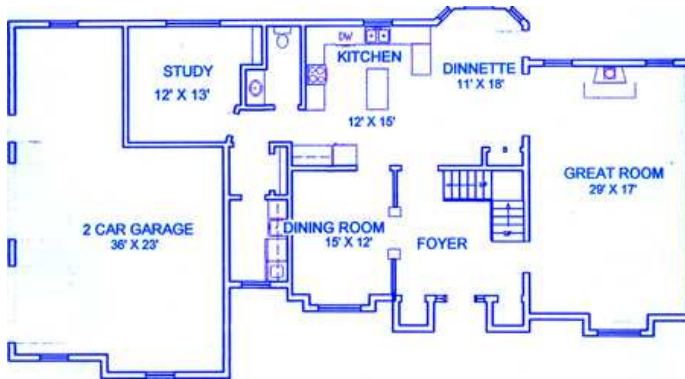

Quality

The Kingsgate

CUSTOM FEATURES

- * 3200 sq ft
- * Grand two story foyer
- * Two sided hall staircase
- * Large great room
- * Oversized two car garage
- * Full brick wrap
- * Hipped roof line with multiple gables
- * Airy lower level with walkout