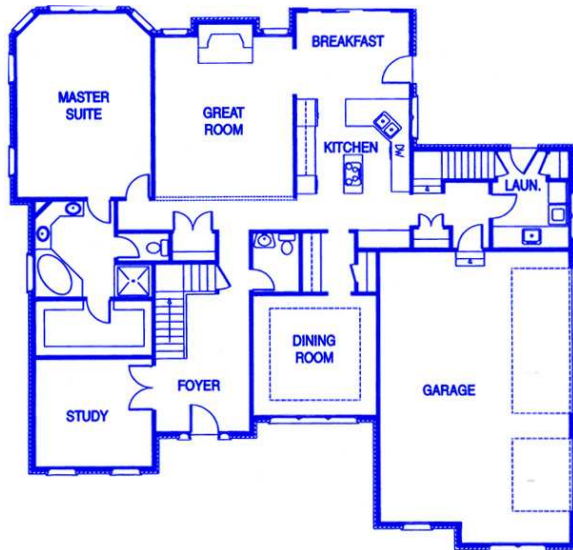

Quality

The Westfield

CUSTOM FEATURES

- * 3200 sq ft
- * Master suite on first floor
- * Front study
- * Grand two-sided hall staircase
- * Triple french doors in master
- * Stone fireplace
- * Oversized three car garage
- * Back staircase to second floor