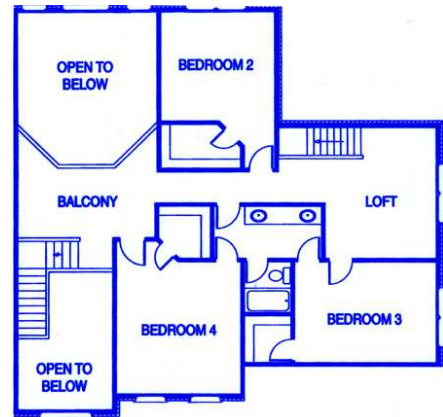

Quality

The Westfield

CUSTOM FEATURES

- * 3200 sq ft
- * Master suite on first floor
- * Front study
- * Grand two-sided hall staircase
- * Triple french doors in master
- * Stone fireplace
- * Oversized three car garage
- * Back staircase to second floor