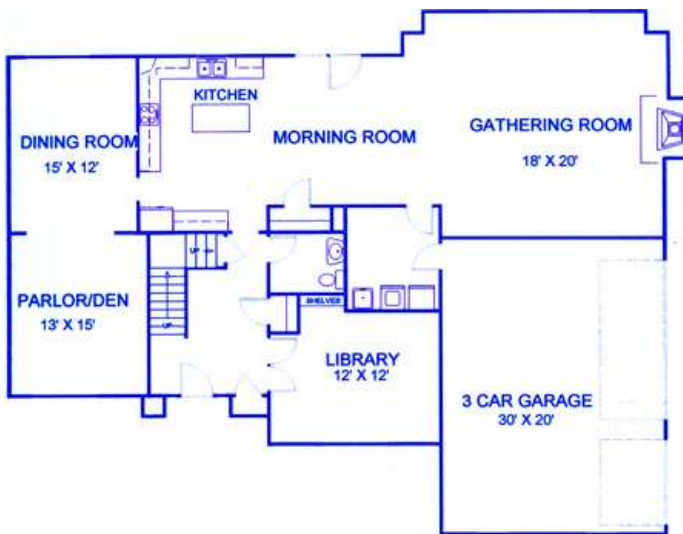

### CUSTOM FEATURES

- \* 3100 sq ft
- \* Classic exterior design
- \* Large open windows in all rooms facing woods
- \* Library/study on front
- \* Hearth open to family gathering room, morning room and kitchen
- \* Large cased openings throughout
- \* Full brick wrap with quoin corners and beautiful raised brick pattern above front windows